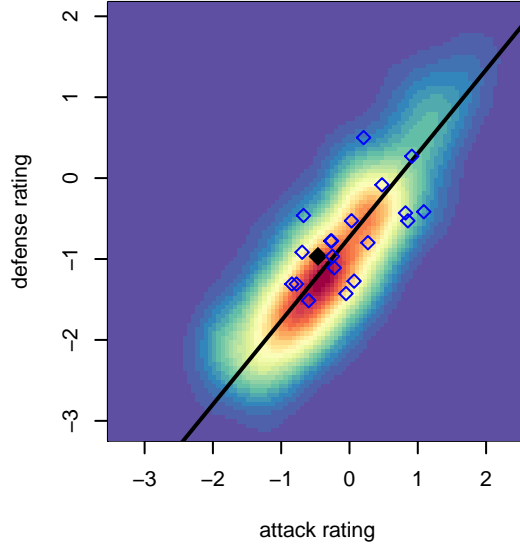

FPSC Fury Black B05

Franklin Pierce SC
 Tacoma, WA
 B05 total strength=592
 attack=0.63 defense=0.38
 fall league = PSPL Classic 1 U12
 spr league = Spr PSPL Classic 1 U12

alt names used:
 FPSC FURY B05 BLACK
 Fury B05 Black
 FPSC FURY B05 BLACK (WA)
 FPSC Fury B05 Black
 FPSC Fury B05 Black
 FPSC FURY B05 BLACK (WA)

**attack and defense variance (black dot)
relative to other teams
and top 10 in region**

**attack and defense rating
relative to others at age
and all opponents in last 13 months**

Performance relative to 13 month average