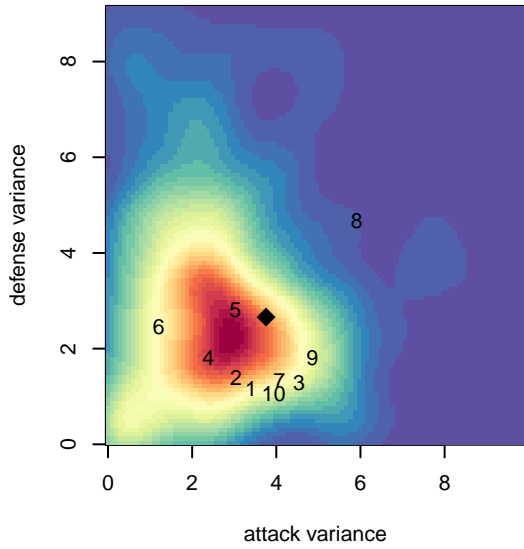

FPSC Fury Black B05

Franklin Pierce SC
 Tacoma, WA
 B05 total strength=592
 attack=0.63 defense=0.38
 fall league = PSPL Classic 1 U12
 spr league = Spr PSPL Classic 1 U12

alt names used:
 FPSC FURY B05 BLACK
 Fury B05 Black
 FPSC FURY B05 BLACK (WA)
 FPSC Fury B05 Black
 FPSC Fury B05 Black
 FPSC FURY B05 BLACK (WA)

**attack and defense variance (black dot)
relative to other teams
and top 10 in region**

**attack and defense rating
relative to others at age
and all opponents in last 13 months**

Performance relative to 13 month average