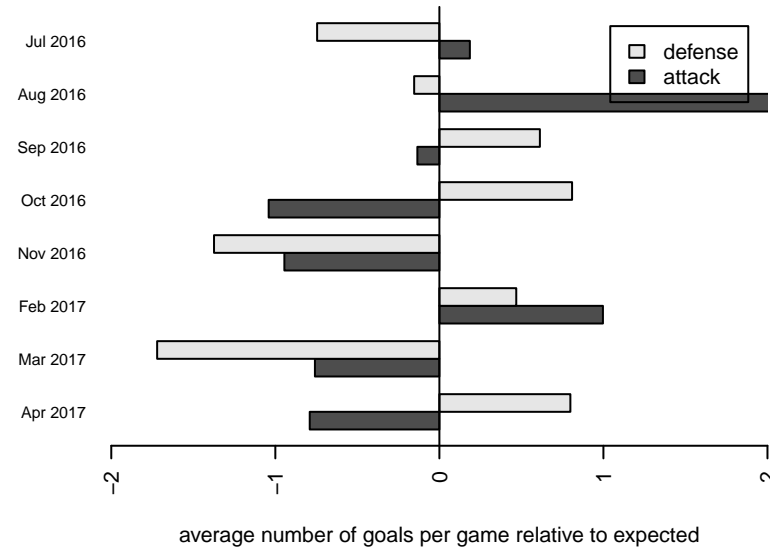

Performance relative to 13 month average