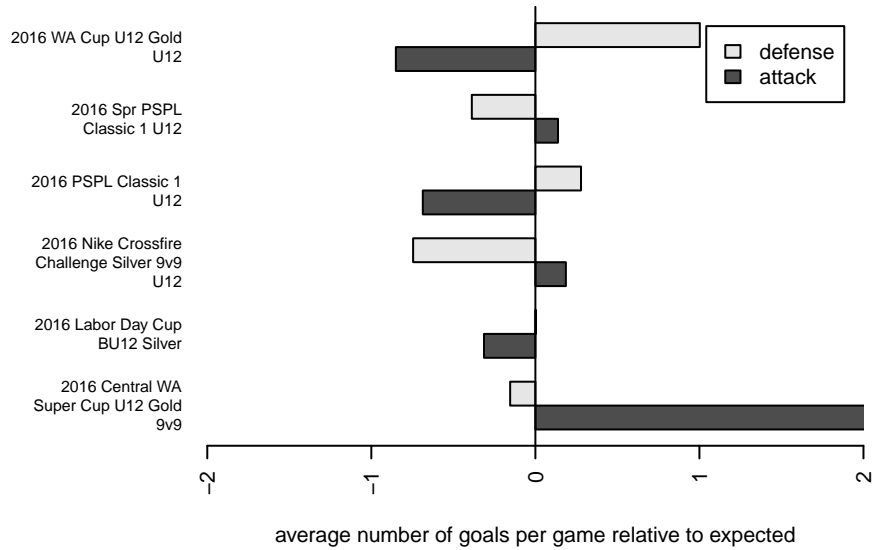

FPSC Fury Black B05

Franklin Pierce SC
 Tacoma, WA
 B05 total strength=592
 attack=0.63 defense=0.38
 fall league = PSPL Classic 1 U12
 spr league = Spr PSPL Classic 1 U12

alt names used:
 FPSC FURY B05 BLACK
 Fury B05 Black
 FPSC FURY B05 BLACK (WA)
 FPSC Fury B05 Black
 FPSC Fury B05 Black
 FPSC FURY B05 BLACK (WA)

**attack and defense variance (black dot)
relative to other teams
and top 10 in region**

**attack and defense rating
relative to others at age
and all opponents in last 13 months**

Performance relative to 13 month average