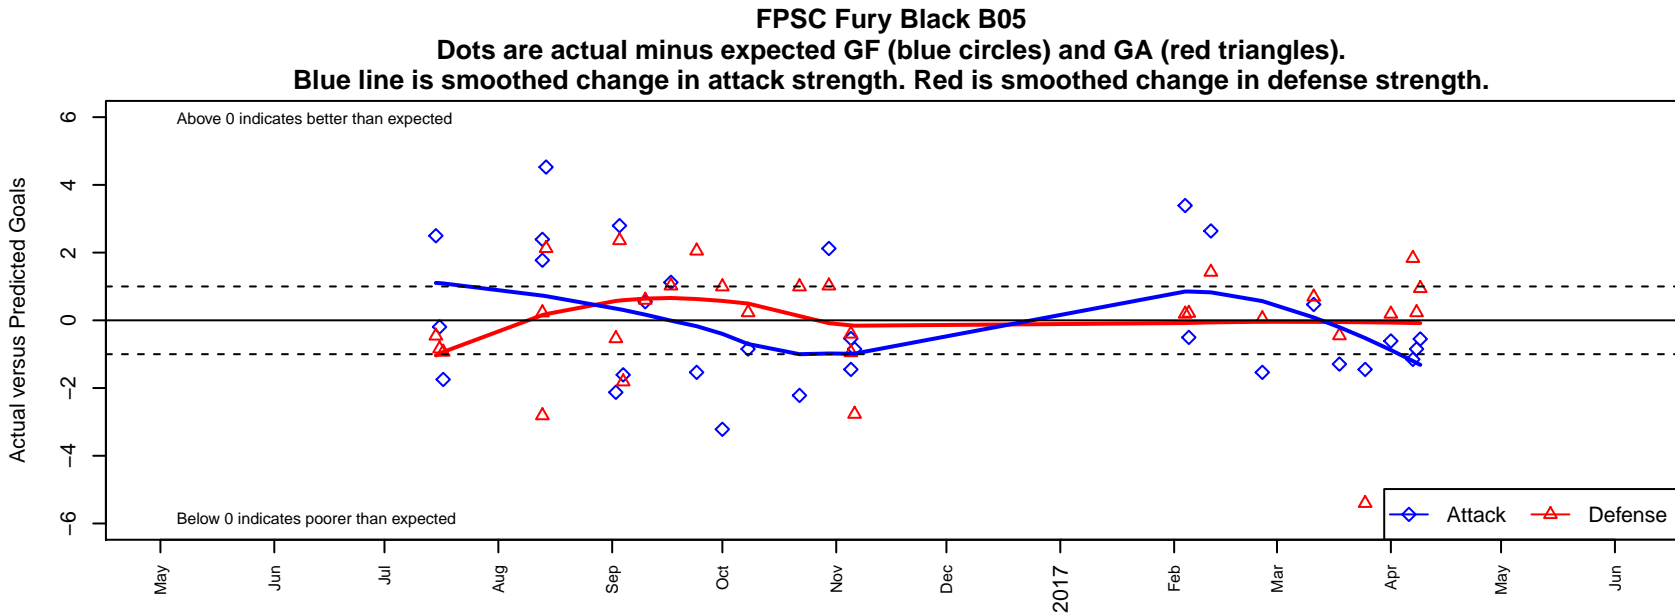

FPSC Fury Black B05

Franklin Pierce SC
 Tacoma, WA
 B05 total strength=592
 attack=0.63 defense=0.38
 fall league = PSPL Classic 1 U12
 spr league = Spr PSPL Classic 1 U12

alt names used:
 FPSC FURY B05 BLACK
 Fury B05 Black
 FPSC FURY B05 BLACK (WA)
 FPSC Fury B05 Black
 FPSC Fury B05 Black
 FPSC FURY B05 BLACK (WA)

**attack and defense variance (black dot)
relative to other teams
and top 10 in region**

**attack and defense rating
relative to others at age
and all opponents in last 13 months**

Performance relative to 13 month average