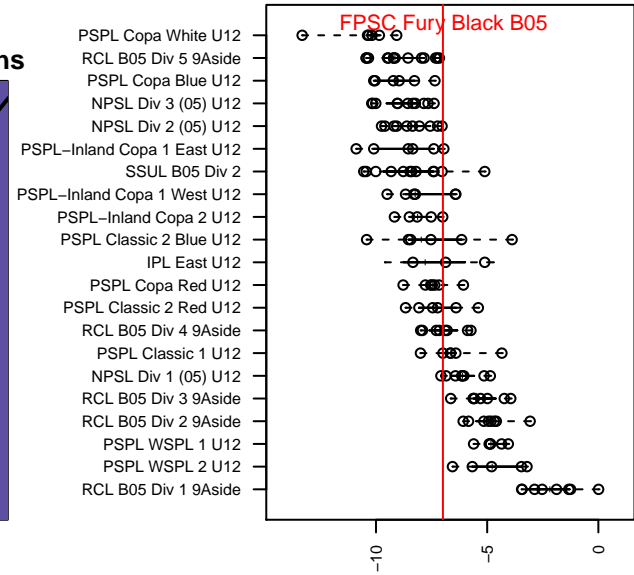

FPSC Fury Black B05

Franklin Pierce SC
 Tacoma, WA
 B05 total strength=592
 attack=0.63 defense=0.38
 fall league = PSPL Classic 1 U12
 spr league = Spr PSPL Classic 1 U12

alt names used:
 FPSC FURY B05 BLACK
 Fury B05 Black
 FPSC FURY B05 BLACK (WA)
 FPSC Fury B05 Black
 FPSC Fury B05 Black
 FPSC FURY B05 BLACK (WA)

**attack and defense variance (black dot)
relative to other teams
and top 10 in region**

**attack and defense rating
relative to others at age
and all opponents in last 13 months**

Performance relative to 13 month average